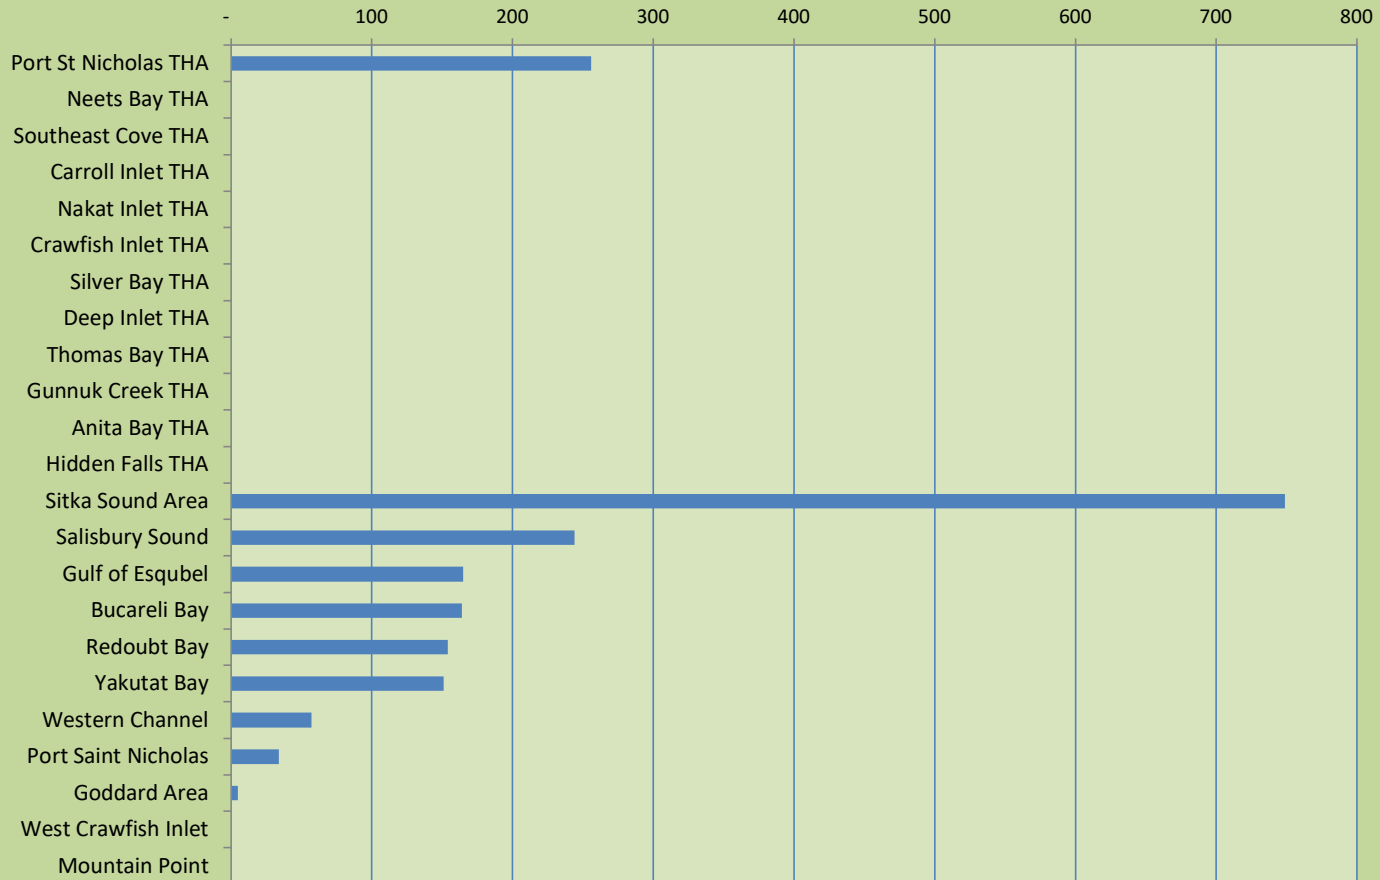

**2026 SPRING AND TERMINAL TROLL CATCH BY AREA WITH (ALASKA) HATCHERY CONTRIBUTIONS**

5/29/2026

	Fishery	Total Catch	Medvejie	Hidden Falls	SSRAA	DIPAC	All AK Hatchery
<b>Terminal</b>	Port St Nicholas THA	256	-	-	63	-	63
	Neets Bay THA	-	-	-	-	-	-
	Southeast Cove THA	-	-	-	-	-	-
	Carroll Inlet THA	-	-	-	-	-	-
	Nakat Inlet THA	-	-	-	-	-	-
	Crawfish Inlet THA	-	-	-	-	-	-
	Silver Bay THA	-	-	-	-	-	-
	Deep Inlet THA	-	-	-	-	-	-
	Thomas Bay THA	-	-	-	-	-	-
	Gunnuk Creek THA	-	-	-	-	-	-
	Anita Bay THA	-	-	-	-	-	-
	Hidden Falls THA	-	-	-	-	-	-
	<b>Traditional</b>	Sitka Sound Area	749	332	-	-	-
Salisbury Sound		244	-	-	-	-	-
Gulf of Esqubel		165	-	-	42	-	42
Bucareli Bay		164	-	-	25	-	25
Redoubt Bay		154	51	-	-	-	51
Yakutat Bay		151	-	-	-	-	-
Western Channel		57	-	-	-	-	-
Port Saint Nicholas		34	-	-	16	-	16
Goddard Area		5	-	-	-	-	-
West Crawfish Inlet		-	-	-	-	-	-
Mountain Point		-	-	-	-	-	-
<b>TOTAL</b>			<b>1,979</b>	<b>383</b>	<b>-</b>	<b>146</b>	<b>-</b>

**NOTE:**

Hatchery contributions in this table are estimates based on coded-wire tag recoveries. These estimates are expansions based off fishery sub-sampling and include fractions. These values are rounded

## 2026 SPRING AND TERMINAL TROLL CATCH BY AREA

**2026 SPRING AND TERMINAL TROLL TOP (ALASKA) CONTRIBUTIONS BY RELEASE SITE**