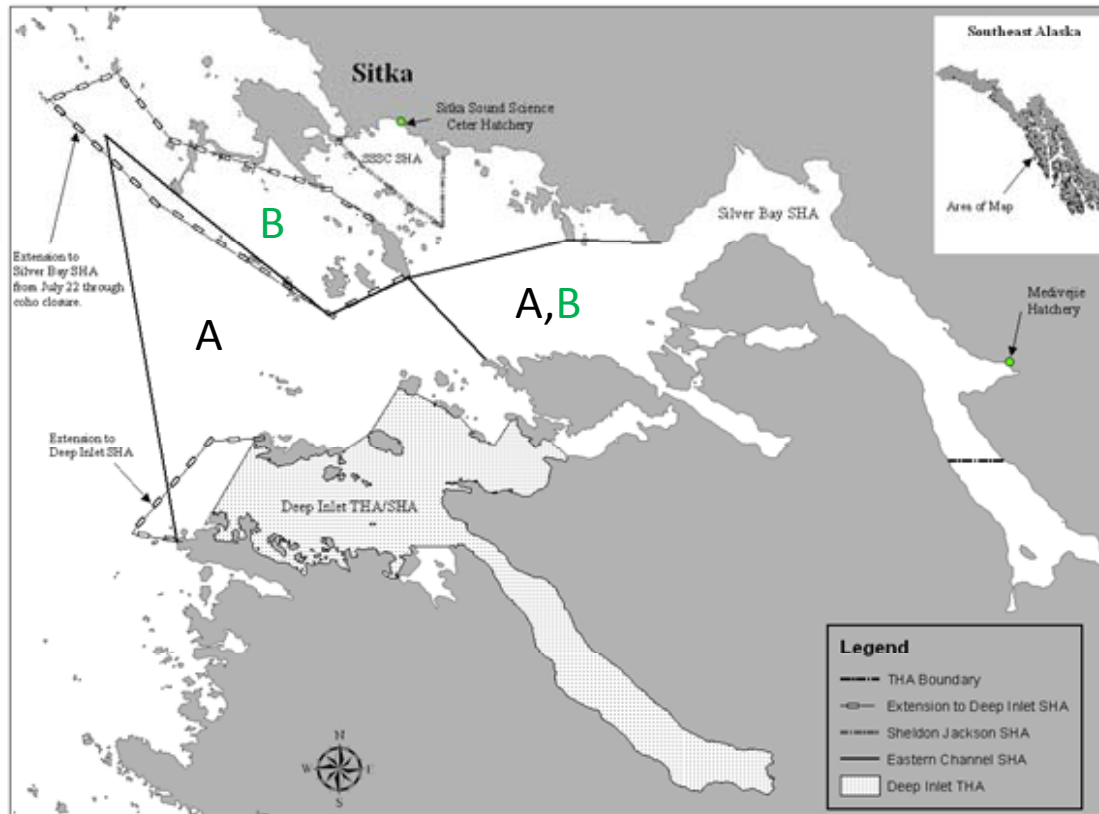

Cost Recovery Fishing Areas

Figure 2. Silver Bay/Eastern Channel SHA and Deep Inlet SHA/THA for chum salmon (5 AAC 40.042(6) and (7), and 5 AAC 33.376(b)).

A — open July 1-21 (closes 12:01am on July 22)

B — open July 22 until day before coho fishing re-opens in Aug OR 12:01am Aug 20 if no coho closure

A — re-opens 12:01 am day before coho fishing re-opens in Aug OR 12:01am Aug 20 if no coho closure through Sept 15